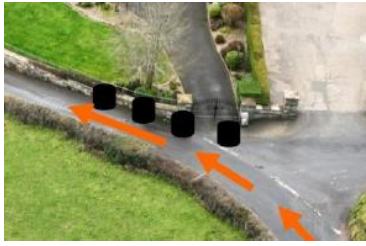

EAKIN **BROS** EST 1923 **LTD**

BRIAN JAMES TRAILERS

Stages 2022

Saturday 21st May 2022

**STAGE INFORMATION – CHICANES AND OTHER
BALE LOCATIONS**

SPECIAL STAGE 1/3/5 ALTISHANE

LOCATION 1A – 1.04ML OFF ROAD

LOCATION 2A – 1.21ML OFF ROAD

LOCATION 5 – 2.21ML OFF ROAD

LOCATION 7A – 4.24ML OFF ROAD

LOCATION 9 – 5.32ML ON ROAD

LOCATION 10 – 6.00ML ON ROAD

LOCATION 11A – 6.62ML OFF ROAD

SPECIAL STAGE 2/4/6 LOWERTOWN

LOCATION A - 0.34ML AFTER START OFF ROAD

LOCATION 1 – 0.59ML OFF ROAD

LOCATION 3 – 1.10ML OFF ROAD

LOCATION 4 – 1.41ML ON ROAD

LOCATION 4 – 1.42ML OFF ROAD

LOCATION 5B – 2.82ML OFF ROAD

LOCATION 8- 4.25ML ON ROAD

LOCATION 8A- 4.40ML OFF ROAD

**3 BALES ON
LEFT OFF
ROAD**

LOCATION 9- 4.52ML OFF ROAD

LOCATION 10A– 4.78ML OFF ROAD