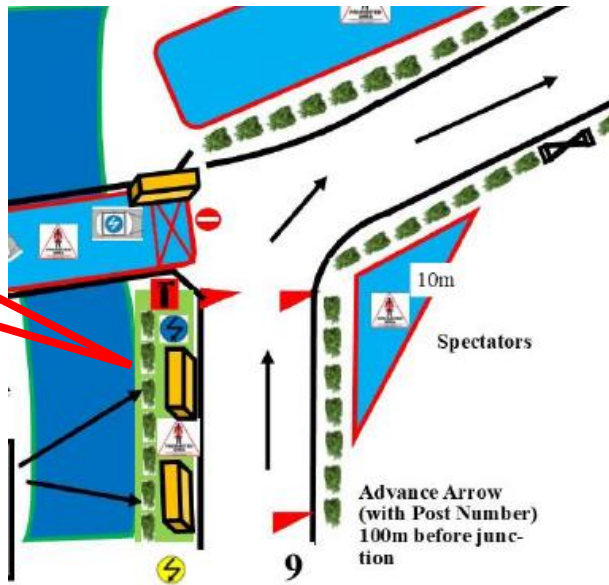

LOCATION 5 – 2.21ML OFF ROAD

LOCATION 7A – 4.24ML OFF ROAD

LOCATION 9 – 5.32ML ON ROAD

LOCATION 10 – 6.00ML ON ROAD

LOCATION 11A – 6.62ML OFF ROAD

SPECIAL STAGE 2/4/6 LOWERTOWN

LOCATION A - 0.34ML AFTER START OFF ROAD

LOCATION 1 – 0.59ML OFF ROAD

LOCATION 3 – 1.10ML OFF ROAD

LOCATION 4 – 1.41ML ON ROAD

LOCATION 4 – 1.42ML OFF ROAD

LOCATION 5B – 2.82ML OFF ROAD

LOCATION 8- 4.25ML ON ROAD

LOCATION 8A- 4.40ML OFF ROAD

**3 BALES ON
LEFT OFF
ROAD**

LOCATION 9- 4.52ML OFF ROAD

LOCATION 10A– 4.78ML OFF ROAD