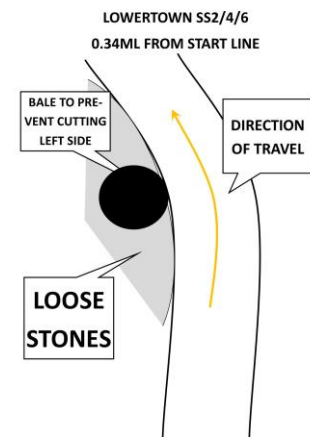

LOCATION 5 – 2.21ML OFF ROAD

LOCATION 7A – 4.24ML OFF ROAD

LOCATION 9 – 5.32ML ON ROAD

LOCATION 10 – 6.00ML ON ROAD

LOCATION 11A – 6.62ML OFF ROAD

SPECIAL STAGE 2/4/6 LOWERTOWN

LOCATION A - 0.34ML AFTER START OFF ROAD

LOCATION 1 – 0.59ML OFF ROAD

LOCATION 3 – 1.10ML OFF ROAD

LOCATION 4 – 1.41ML ON ROAD

LOCATION 4 – 1.42ML OFF ROAD

LOCATION 5B – 2.82ML OFF ROAD

LOCATION 8- 4.25ML ON ROAD

LOCATION 8A- 4.40ML OFF ROAD

**3 BALES ON
LEFT OFF
ROAD**

LOCATION 9- 4.52ML OFF ROAD

LOCATION 10A– 4.78ML OFF ROAD