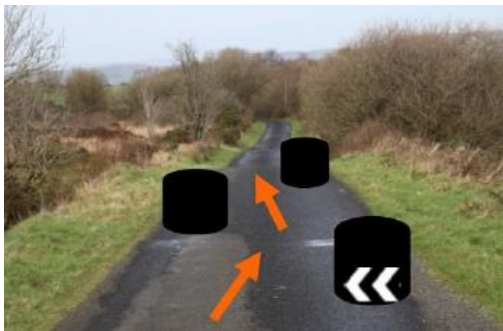

LOCATION 5 – 2.21ML OFF ROAD

LOCATION 7A – 4.24ML OFF ROAD

LOCATION 9 – 5.32ML ON ROAD

LOCATION 10 – 6.00ML ON ROAD

LOCATION 11A – 6.62ML OFF ROAD

SPECIAL STAGE 2/4/6 LOWERTOWN

LOCATION A - 0.34ML AFTER START OFF ROAD

LOCATION 1 – 0.59ML OFF ROAD

LOCATION 3 – 1.10ML OFF ROAD

LOCATION 4 – 1.41ML ON ROAD

LOCATION 4 – 1.42ML OFF ROAD

LOCATION 5B – 2.82ML OFF ROAD

LOCATION 8- 4.25ML ON ROAD

LOCATION 8A- 4.40ML OFF ROAD

**3 BALES ON
LEFT OFF
ROAD**

LOCATION 9- 4.52ML OFF ROAD

LOCATION 10A– 4.78ML OFF ROAD